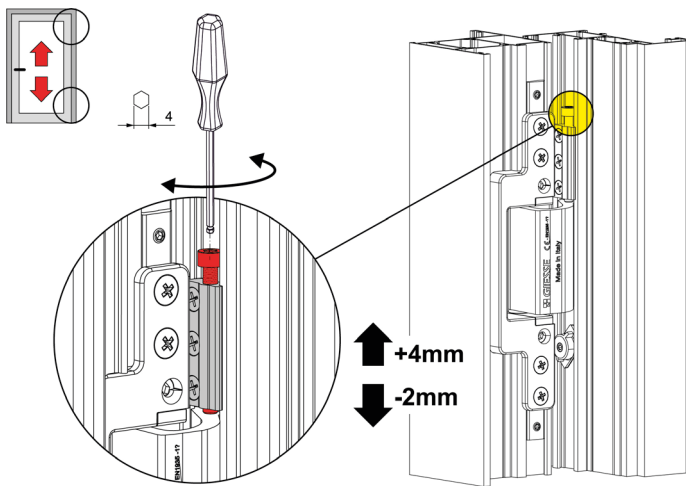

Technical Features

CHIC DOOR EG is a concealed hinge, suitable for aluminium doors, even of large dimensions and considerable weight. An innovative design (patented) makes it possible to apply the product very quickly inside the profiles. To apply the hinge, in fact, it is sufficient to simply make a machining on the frame and then insert the hinge into the sash channel. The product is fixed to the frame by means of previously inserted slip-on plates in the frame channel. CHIC DOOR EG adjustable in two directions:

- Side adjustment (+/- 2 mm.), using a hex wrench on the hinge adjusters.
- Height adjustment (- 2 /+ 4 mm.), using a hex wrench on the adjustment screw.

The hinge rotation angle is approx. 105° (also depending on the profile geometry).
If the sash can be opened > 90°, the use of a Friz limitation arm (art. 02030K) is recommended.
The sash adjustment operations can be carried out by a single operator directly on site.
CHIC DOOR EG is a CE marked product in compliance with standard EN1935 (200,000 cycles) - Class 12.

Materials

- Hinge body in die-cast zamak
 - Hinge neck, frame fixing plates and height adjustment component in extruded aluminium
 - Hinge internal pin made of stainless steel
 - Screws and grub screws in stainless steel
 - Polyamide bushes
-

Capacities

- 120 kg with 2 hinges
 - 135 kg with 3 hinges
 - 150 kg with 4 hinges
 - For load capacities with door closer, see the relevant fitting instructions.
-

Height adjustment

Side adjustment

Item code	Description	PROFILE CROSS-SECTION	Version	Friz Arm	Load capacity 2 hinges [kg]	Load capacity 3 hinges [kg]	Load capacity 4 hinges [kg]	CE marking	Base Raw	Anodised Elox	Painted	Trend/Gold Brass	Pieces per pack
00725	CHIC DOOR E G	C001	reversible	02030K	120	135	150	Class 12		X			2
00698	CHIC DOOR E G	C003	reversible	02030K	120	135	150	Class 12		X			2