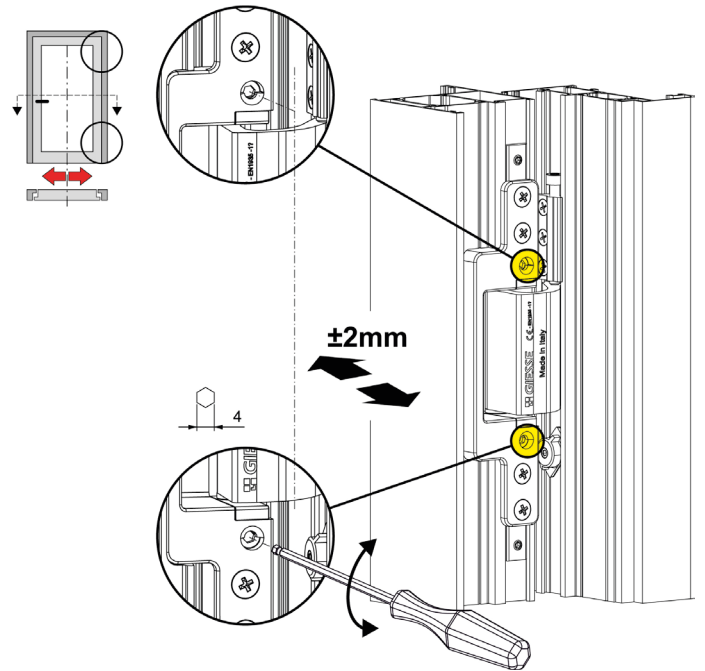

Technical Features

CHIC DOOR EG is a concealed hinge, suitable for aluminium doors, even of large dimensions and considerable weight. An innovative design (patented) makes it possible to apply the product very quickly inside the profiles. To apply the hinge, in fact, it is sufficient to simply make a machining on the frame and then insert the hinge into the sash channel. The product is fixed to the frame by means of previously inserted slip-on plates in the frame channel. CHIC DOOR EG adjustable in two directions:

- Side adjustment (+/- 2 mm.), using a hex wrench on the hinge adjusters.
- Height adjustment (- 2 /+ 4 mm.), using a hex wrench on the adjustment screw.

The hinge rotation angle is approx. 105° (also depending on the profile geometry).
If the sash can be opened > 90°, the use of a Friz limitation arm (art. 02030K) is recommended.
The sash adjustment operations can be carried out by a single operator directly on site.
CHIC DOOR EG is a CE marked product in compliance with standard EN1935 (200,000 cycles) - Class 12.

Materials

- Hinge body in die-cast zamak
 - Hinge neck, frame fixing plates and height adjustment component in extruded aluminium
 - Hinge internal pin made of stainless steel
 - Screws and grub screws in stainless steel
 - Polyamide bushes
-

Capacities

- 120 kg with 2 hinges
 - 135 kg with 3 hinges
 - 150 kg with 4 hinges
 - For load capacities with door closer, see the relevant fitting instructions.
-

Height adjustment

Side adjustment

Item code	Description	PROFILE CROSS-SECTION	Version	Friz Arm	Load capacity 2 hinges [kg]	Load capacity 3 hinges [kg]	Load capacity 4 hinges [kg]	CE marking	Base Raw	Anodised Elox	Painted	Trend/Gold Brass	Pieces per pack
00725	CHIC DOOR E G	C001	reversible	02030K	120	135	150	Class 12		X			2
00698	CHIC DOOR E G	C003	reversible	02030K	120	135	150	Class 12		X			2