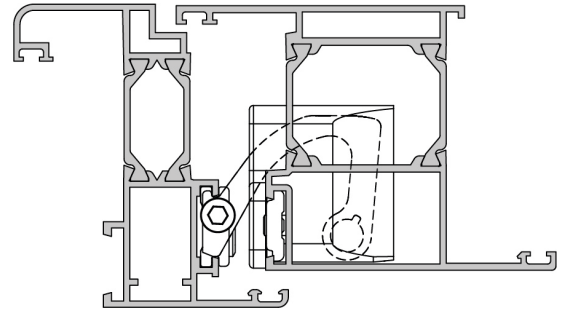

Technical Features

CHIC DOOR EG is a concealed hinge, suitable for aluminium doors, even of large dimensions and considerable weight. An innovative design (patented) makes it possible to apply the product very quickly inside the profiles. To apply the hinge, in fact, it is sufficient to simply make a machining on the frame and then insert the hinge into the sash channel. The product is fixed to the frame by means of previously inserted slip-on plates in the frame channel. CHIC DOOR EG adjustable in two directions:

- Side adjustment (+/- 2 mm.), using a hex wrench on the hinge adjusters.
- Height adjustment (- 2 /+ 4 mm.), using a hex wrench on the adjustment screw.

The hinge rotation angle is approx. 105° (also depending on the profile geometry).
If the sash can be opened > 90°, the use of a Friz limitation arm (art. 02030K) is recommended.
The sash adjustment operations can be carried out by a single operator directly on site.
CHIC DOOR EG is a CE marked product in compliance with standard EN1935 (200,000 cycles) - Class 12.

Materials

- Hinge body in die-cast zamak
 - Hinge neck, frame fixing plates and height adjustment component in extruded aluminium
 - Hinge internal pin made of stainless steel
 - Screws and grub screws in stainless steel
 - Polyamide bushes
-

Capacities

- 120 kg with 2 hinges
 - 135 kg with 3 hinges
 - 150 kg with 4 hinges
 - For load capacities with door closer, see the relevant fitting instructions.
-

Height adjustment

Side adjustment

Item code	Description	PROFILE CROSS-SECTION	Version	Friz Arm	Load capacity 2 hinges [kg]	Load capacity 3 hinges [kg]	Load capacity 4 hinges [kg]	CE marking	Base Raw	Anodised Elox	Painted	Trend/Gold Brass	Pieces per pack
00725	CHIC DOOR E G	C001	reversible	02030K	120	135	150	Class 12		X			2
00698	CHIC DOOR E G	C003	reversible	02030K	120	135	150	Class 12		X			2