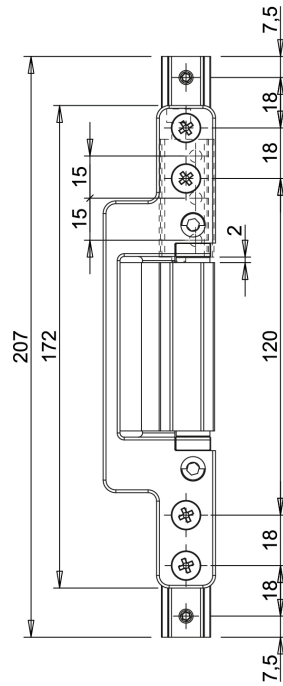

Technical Features

CHIC DOOR EG is a concealed hinge, suitable for aluminium doors, even of large dimensions and considerable weight. An innovative design (patented) makes it possible to apply the product very quickly inside the profiles. To apply the hinge, in fact, it is sufficient to simply make a machining on the frame and then insert the hinge into the sash channel. The product is fixed to the frame by means of previously inserted slip-on plates in the frame channel. CHIC DOOR EG adjustable in two directions:

- Side adjustment (+/- 2 mm.), using a hex wrench on the hinge adjusters.
- Height adjustment (- 2 /+ 4 mm.), using a hex wrench on the adjustment screw.

The hinge rotation angle is approx. 105° (also depending on the profile geometry).
If the sash can be opened > 90°, the use of a Friz limitation arm (art. 02030K) is recommended.
The sash adjustment operations can be carried out by a single operator directly on site.
CHIC DOOR EG is a CE marked product in compliance with standard EN1935 (200,000 cycles) - Class 12.

Materials

- Hinge body in die-cast zamak
 - Hinge neck, frame fixing plates and height adjustment component in extruded aluminium
 - Hinge internal pin made of stainless steel
 - Screws and grub screws in stainless steel
 - Polyamide bushes
-

Capacities

- 120 kg with 2 hinges
 - 135 kg with 3 hinges
 - 150 kg with 4 hinges
 - For load capacities with door closer, see the relevant fitting instructions.
-

Height adjustment

Side adjustment

Item code	Description	PROFILE CROSS-SECTION	Version	Friz Arm	Load capacity 2 hinges [kg]	Load capacity 3 hinges [kg]	Load capacity 4 hinges [kg]	CE marking	Base Raw	Anodised Elox	Painted	Trend/Gold Brass	Pieces per pack
00725	CHIC DOOR E G	C001	reversible	02030K	120	135	150	Class 12		X			2
00698	CHIC DOOR E G	C003	reversible	02030K	120	135	150	Class 12		X			2