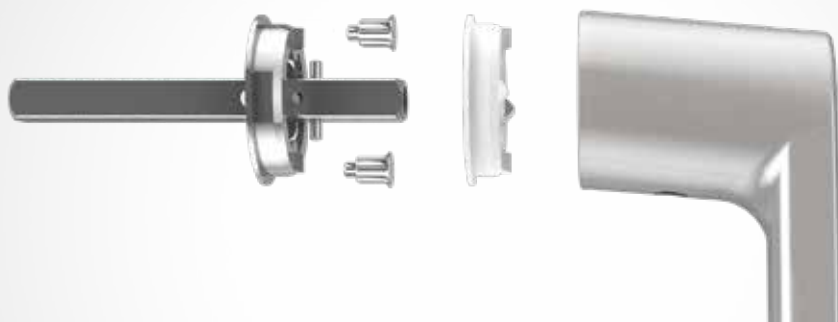

SUPRA7

Beauty
is in the eye
of the beholder...

...and also design.

MINIMALIST AND ELEGANT

Without base and in different styles

Asia
04153

Kora
04154

Prima
04155

Aria
04156

DOUBLE

perfect for sliding terrace doors

Asia
04395
04399 APEX

Kora
04396

Prima
04397

Aria
04398

APEX

perfect for side-hung windows

Asia
04164

UNIVERSAL

Compatible with 7 mm square pin and available in infinite finishes

SUPRA7 The Beauty.

Schlegel

High performance sealing solutions

GIESSE

Innovative engineered hardware

REGUITTI

Italian design handles

JATEC

Timeless exclusive handles