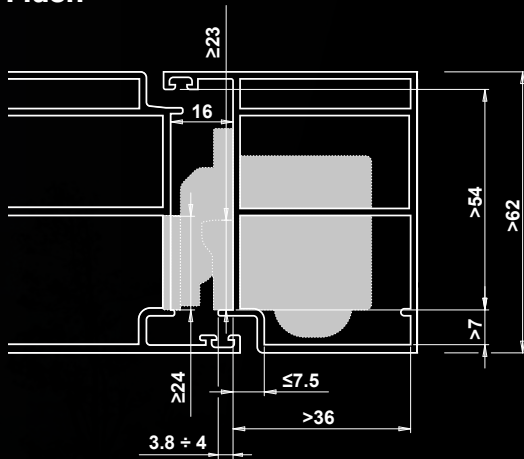

C.H.I.C. DOOR WATCH THE VIDEO

EASY

Fast sash-frame coupling even with little space.

ADAPTABLE

Lateral = +/- 3mm
Height = -2/+3mm
Compression = +/-1mm

3D adjustment with Allen key.

Note: the lateral adjustment range may vary depending on the profile used

Code	Description	Profile	Note
00757000	1mm SHIM	Flush/Overlap	Stackable up to 3mm (for >16mm sash/frame distance profiles)

Flush

Overlap

C.H.I.C. RANGE

ALSO FOR WINDOWS

For coordinated aesthetics around the whole building