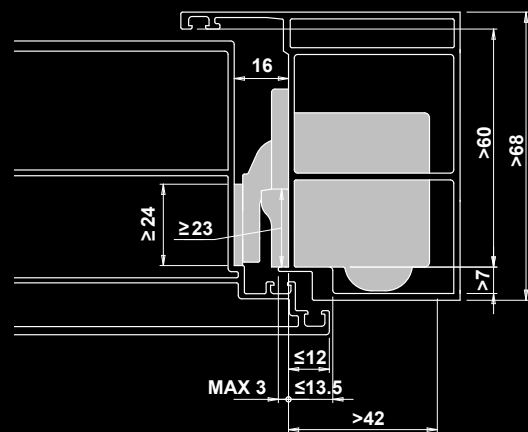

C.H.I.C. DOOR WATCH THE VIDEO

EASY

Fast sash-frame coupling even with little space.

ADAPTABLE

Lateral = +/- 3mm
Height = -2/+3mm
Compression = +/-1mm

3D adjustment with Allen key.

Note: the lateral adjustment range may vary depending on the profile used

Code	Description	Profile	Note
00757000	1mm SHIM	Flush/Overlap	Stackable up to 3mm (for >16mm sash/frame distance profiles)

Flush

Overlap

C.H.I.C. RANGE

ALSO FOR WINDOWS

For coordinated aesthetics around the whole building