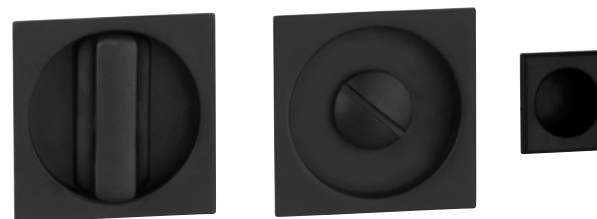

SET PLACCHE INCASSO QUADRE CON NOTTOLINO

SET SQUARE SLIDING DOOR PLATES
WITH FLUSH PULL TURN / RELEASE

CDQ15 NR