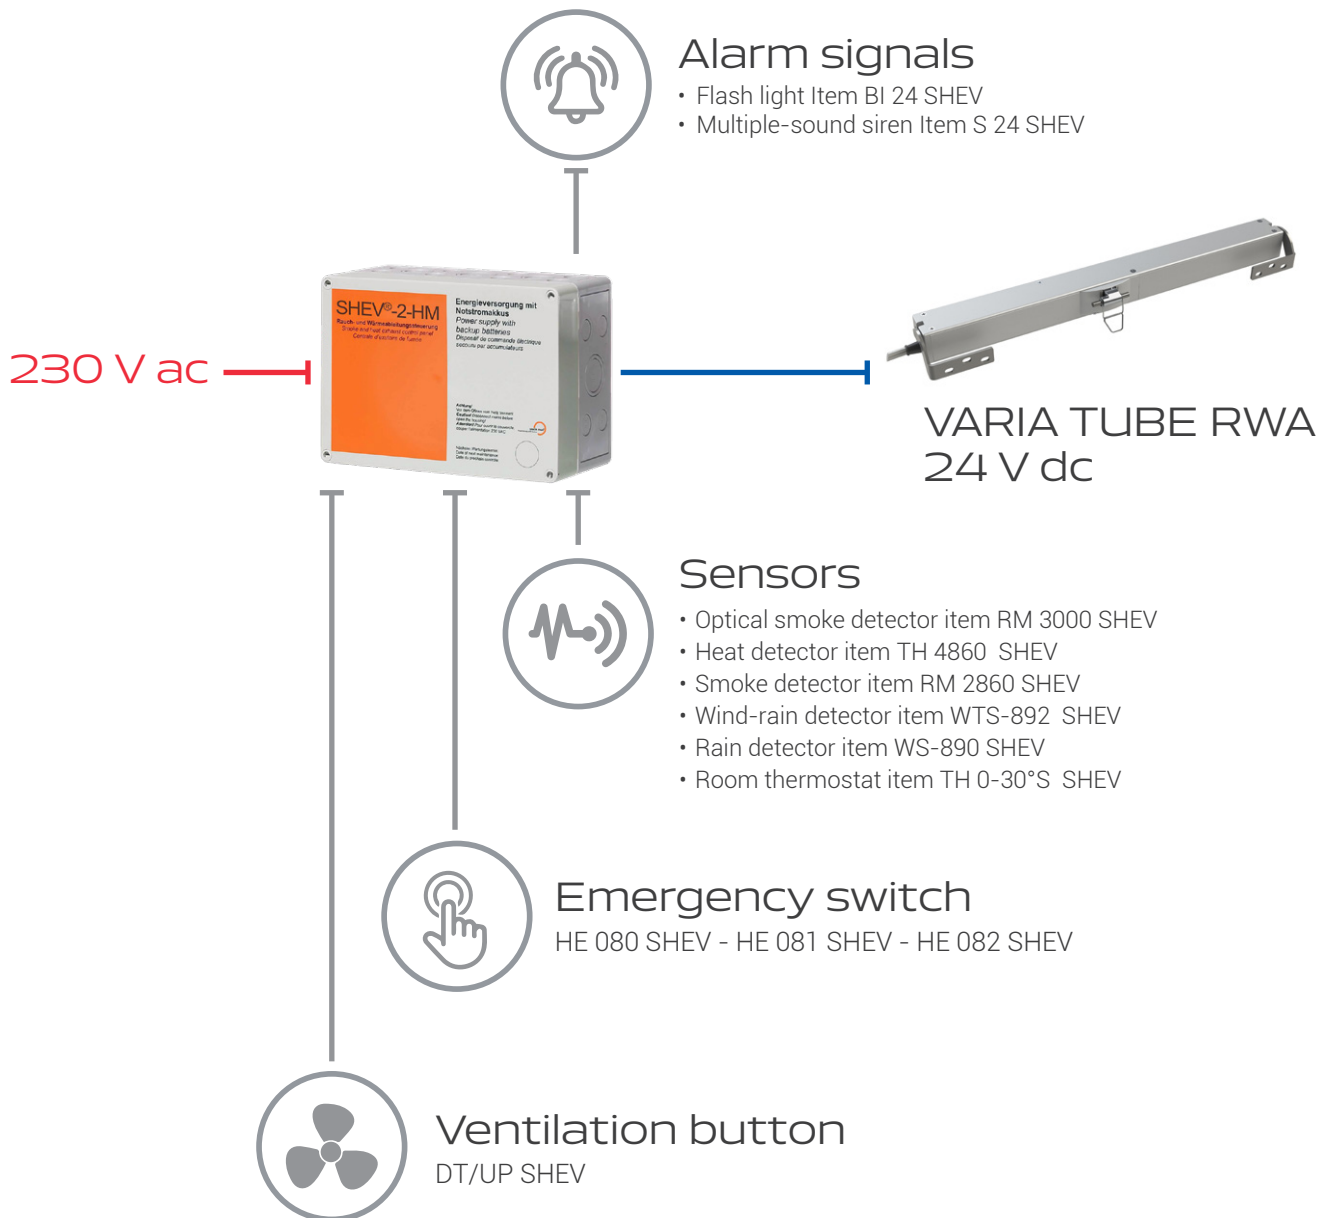

SHEV RWA CONTROL UNITS

FOR SMOKE AND HEAT
EVACUATION SYSTEMS

SHEV RWA CONTROL UNITS

FOR SMOKE AND HEAT EVACUATION SYSTEMS

SHEV control units are designed to be used in RWA systems for smoke and heat extraction.

SHEV control units are installed together with Varia Tube RWA 24 V DC chain actuators, in integrated systems that allow the windows in a building to be opened automatically and safely in the event of a fire. These systems are essential for the safety of the building's occupants, because they allow smoke and heat to escape, protecting people from intoxication and facilitating their evacuation from the building.

The same openings controlled by RWA systems can be used for natural and everyday room ventilation.

SHEV RWA CONTROL UNITS

	SHEV 3	SHEV 6
Code	07823	07824
Power supply voltage	230 V AC	230 V AC
Output voltage	24 V DC	24 V DC
Max. load current	3 A	6 A
Max. number of connectable Varia Tube 24 V DC actuators	3	6
Housing	technopolymer	technopolymer
Back-up battery	included	included

Complementary products for RWA systems

Code	Description
07825	Optical smoke detector RM 3000 SHEV
07826	Heat detector TH 4860 SHEV
07827	Smoke detector RM 2860 SHEV
07828	Emergency switch with status led HE 082 SHEV
07829	Additional emergency switch HE 081 SHEV
07839	Ventilation button DT/UP SHEV
07840	Wind-rain detector WTS-892 SHEV
07841	Emergency switch with status led + buzzer HE 080 SHEV
07842	Room thermostat TH 0-30°S SHEV
07846	Additional module for thermostat THM-200 SHEV
07847	Flash light BI 24 SHEV
07848	Multiple-sound siren Item S 24 SHEV
07849	Rain detector WS-890 SHEV